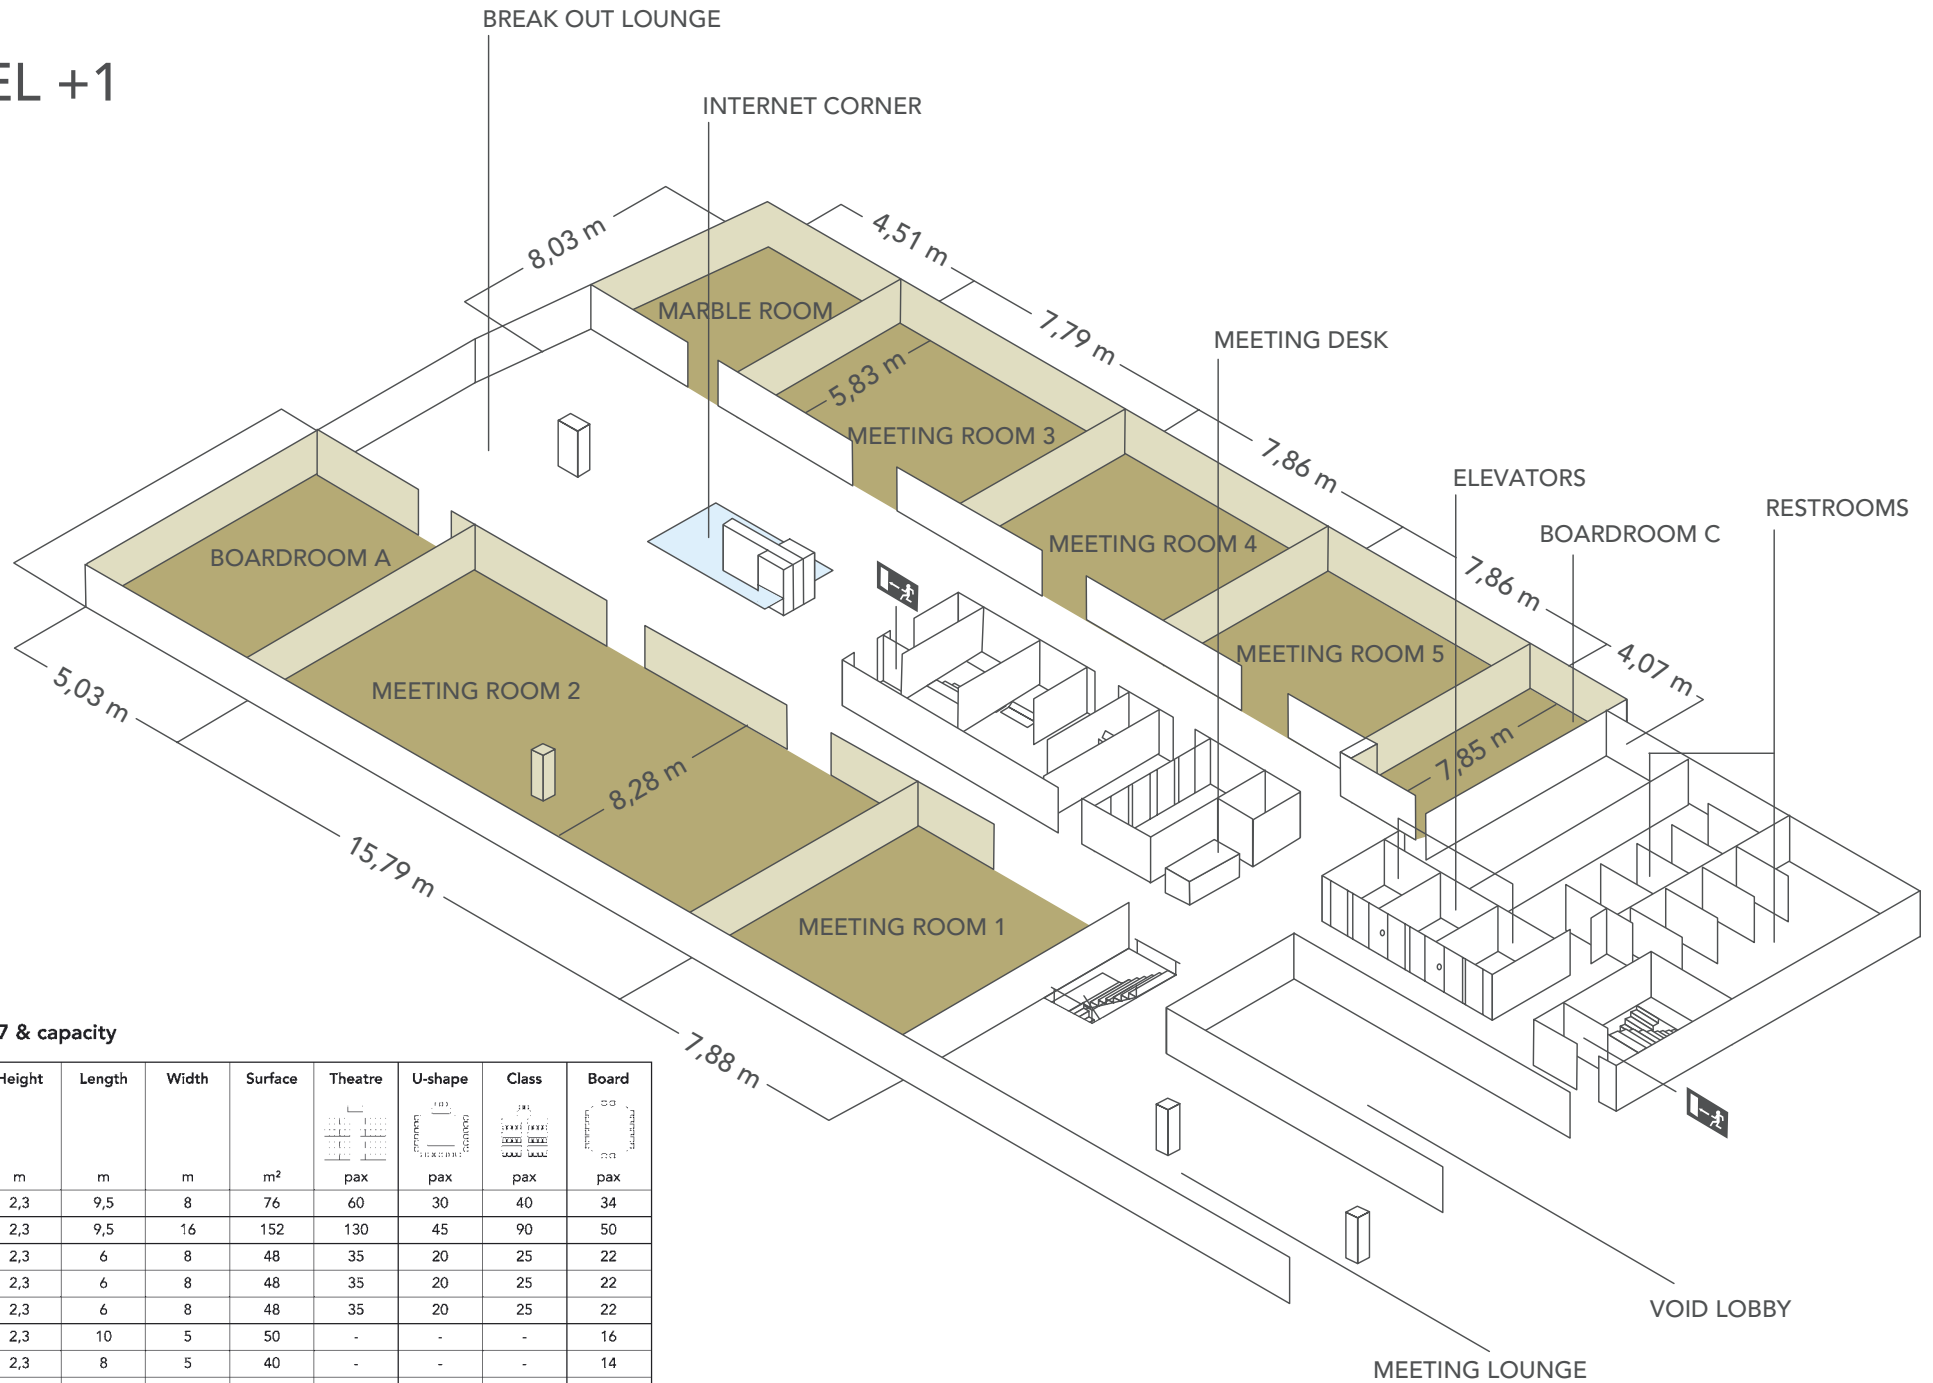

LEVEL +1

Room rental 2007 & capacity

	Height	Length	Width	Surface	Theatre	U-shape	Class	Board
	m	m	m	m ²	pax	pax	pax	pax
Meeting room 1	2,3	9,5	8	76	60	30	40	34
Meeting room 2	2,3	9,5	16	152	130	45	90	50
Meeting room 3	2,3	6	8	48	35	20	25	22
Meeting room 4	2,3	6	8	48	35	20	25	22
Meeting room 5	2,3	6	8	48	35	20	25	22
Boardroom A	2,3	10	5	50	-	-	-	16
Marble Room	2,3	8	5	40	-	-	-	14
Boardroom C	2,3	8	4	32	-	-	-	10